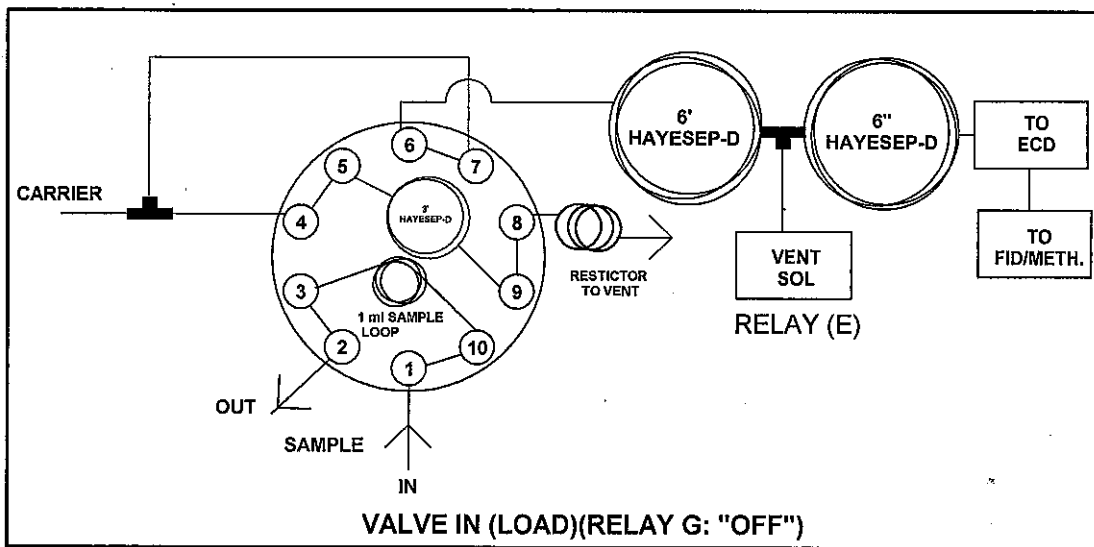

# GREEN HOUSE G. S. V.

EVENT TIME	EVENT	EVENT FUNCTION
0.000	ZERO	ZERO BASELINE
0.000	E "ON"	VENT SOLENOID 'ON'
0.100	G "ON"	VALVE 1 IN "INJECT"
0.600	E"OFF"	VENT SOLENOID 'OFF'
1.000	G"OFF"	VALVE 1 IN "LOAD"