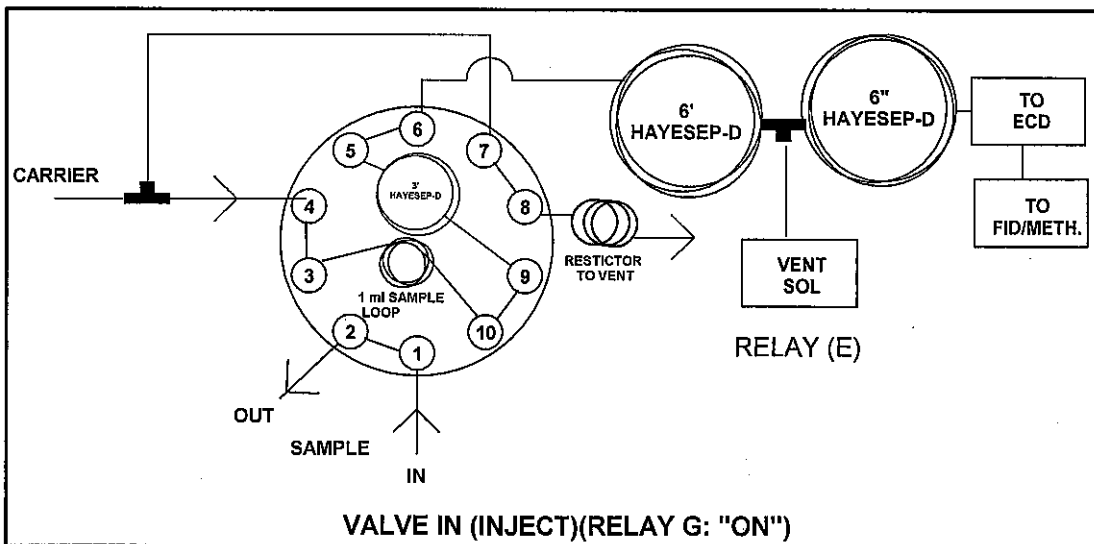

# GREEN HOUSE G. S. V.

EVENT TIME	EVENT	EVENT FUNCTION
0.000	ZERO	ZERO BASELINE
0.000	E "ON"	VENT SOLENOID 'ON'
0.100	G "ON"	VALVE 1 IN "INJECT"
0.600	E"OFF"	VENT SOLENOID 'OFF'
1.000	G"OFF"	VALVE 1 IN "LOAD"